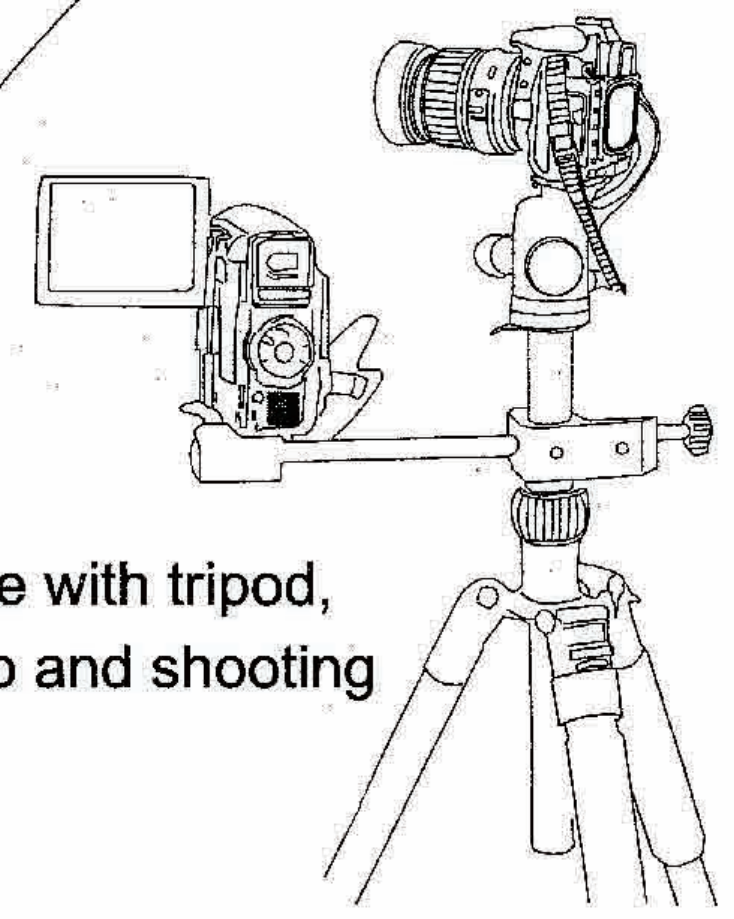

Parts Show

Picture 1 Holder

Picture 2 Powerful Sucker
Max Loading Rate:200g

Picture 3 Hand Wring Mount
Max Loading Rate:500g

Picture 4 King-size Lever
Picture 5 Spike
Mobile Holder
Max Loading Rate:200g

Picture 6 QM-17 Rotary Mount
Max Loading Rate:200g

Picture 7 FPH-41H Ball Head
Max Loading Rate:3kgs

N+1 Usages, N+1 Fun

Master Kit is short for tool kit. It's consisted of holder (picture 1), powerful sucker (picture 2), hand wring mount (picture 3), king-size lever/spike (picture 4), mobile holder (picture 5), rotary mount (picture 6) and FPH-41H (picture 7). It can be used dividually and combined. There is a screw shaft in the holder, allowing you to operate it in any circumstance. For example, fix it to smooth object (glass, interlayer) and dendroid object. Just rotate the screw shaft then the holder is fixed. It's good for creating and recording your home life and outdoor activities (yacht, bike, finishing and play basketball)

Use Cases →

Mount On Glass
Mobile whin 200 grams and mini camera

Mount On Branch or Table

Mount On Table

Combine with tripod,
for video and shooting

Mount On Car

Mount On Bike

On the beach and golf