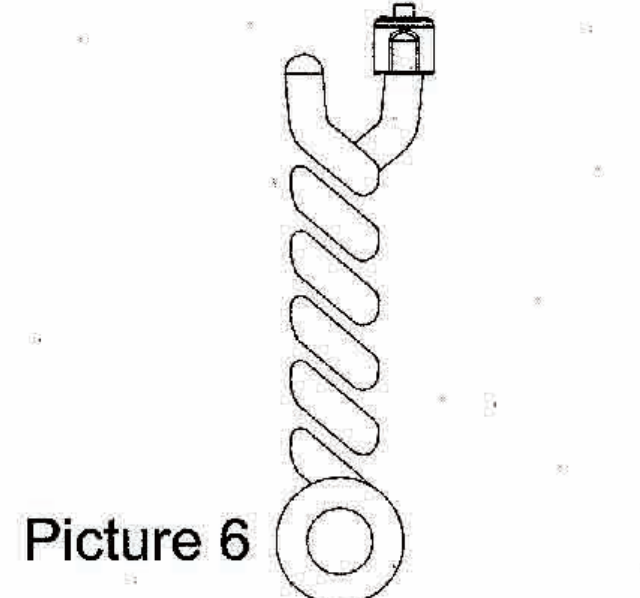

Parts Show

Picture 1 Holder

Picture 2 Powerful Sucker
Max Loading Rate:200g

Picture 3 Hand Wring Mount
Max Loading Rate:500g

Picture 4 King-size Lever
Picture 5 Spike
Mobile Holder
Max Loading Rate:200g

Picture 6 QM-17 Rotary Mount
Max Loading Rate:200g

Picture 7 FPH-41H Ball Head
Max Loading Rate:3kgs

N+1 Usages, N+1 Fun

Master Kit is short for tool kit. It's consisted of holder (picture 1), powerful sucker (picture 2), hand wring mount (picture 3), king-size lever/spike (picture 4), mobile holder (picture 5), rotary mount (picture 6) and FPH-41H (picture 7). It can be used dividually and combined. There is a screw shaft in the holder, allowing you to operate it in any circumstance. For example, fix it to smooth object (glass, interlayer) and dendroid object. Just rotate the screw shaft then the holder is fixed. It's good for creating and recording your home life and outdoor activities (yacht, bike, finishing and play basketball)

Use Cases →

Mount On Glass
Mobile whin 200 grams and mini camera

Mount On Branch or Table

Mount On Table

Combine with tripod,
for video and shooting

Mount On Car

Mount On Bike

On the beach and golf