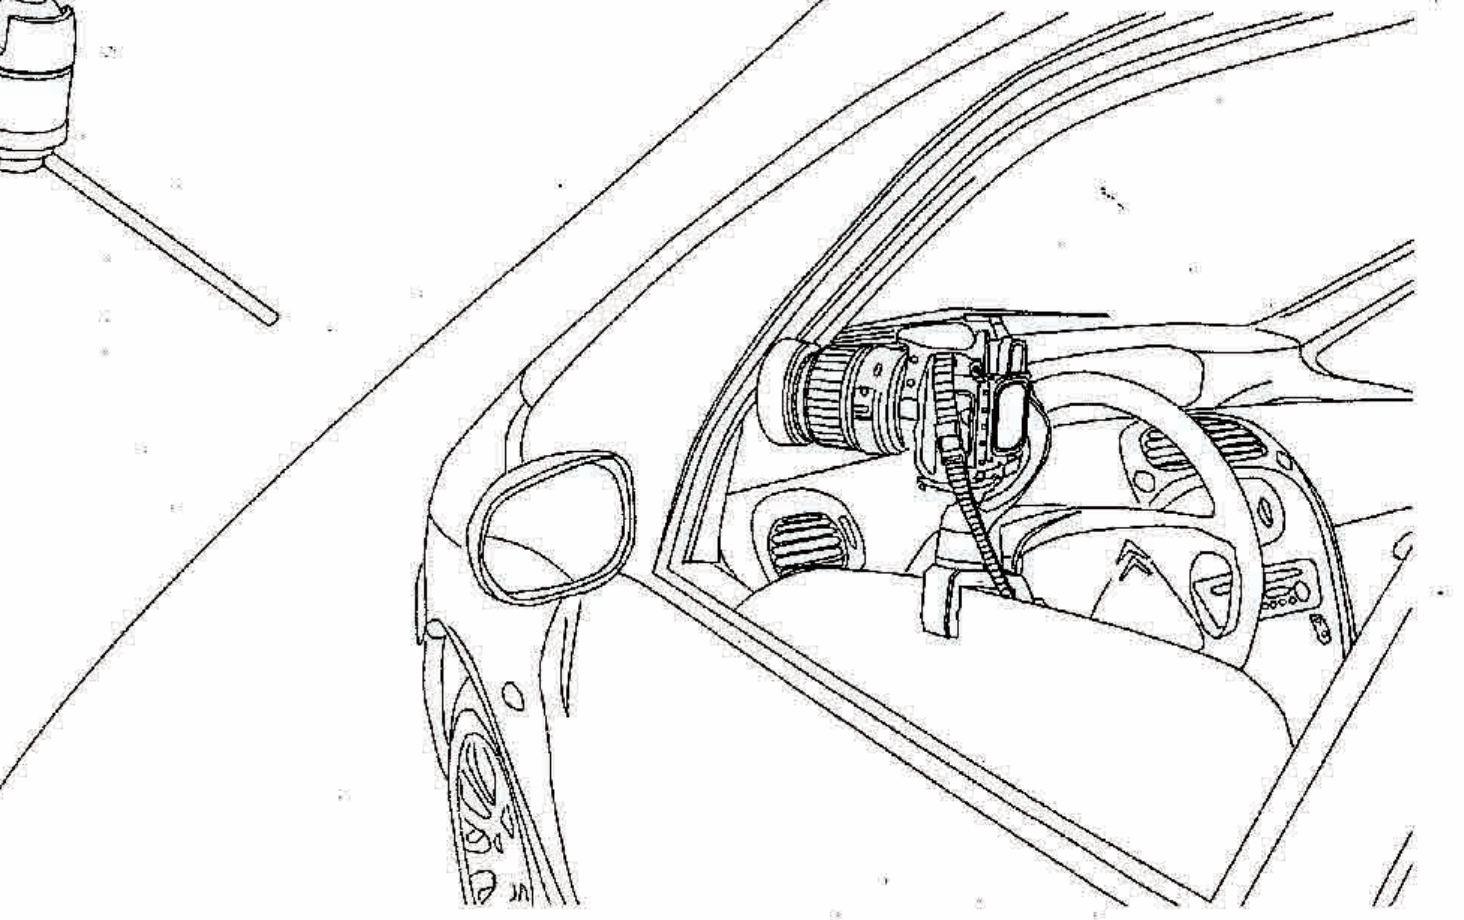

Picture 7 FPH-41H Ball Head
Max Loading Rate:3kgs

N+1 Usages, N+1 Fun

Master Kit is short for tool kit. It's consisted of holder (picture 1), powerful sucker (picture 2), hand wring mount (picture 3), king-size lever/spike (picture 4), mobile holder (picture 5), rotary mount (picture 6) and FPH-41H (picture 7). It can be used dividually and combined. There is a screw shaft in the holder, allowing you to operate it in any circumstance. For example, fix it to smooth object (glass, interlayer) and dendroid object. Just rotate the screw shaft then the holder is fixed. It's good for creating and recording your home life and outdoor activities (yacht, bike, finishing and play basketball)

Use Cases →

Mount On Glass
Mobile whin 200 grams and mini camera

Mount On Branch or Table

Mount On Table

Combine with tripod,
for video and shooting

Mount On Car

Mount On Bike

On the beach and golf