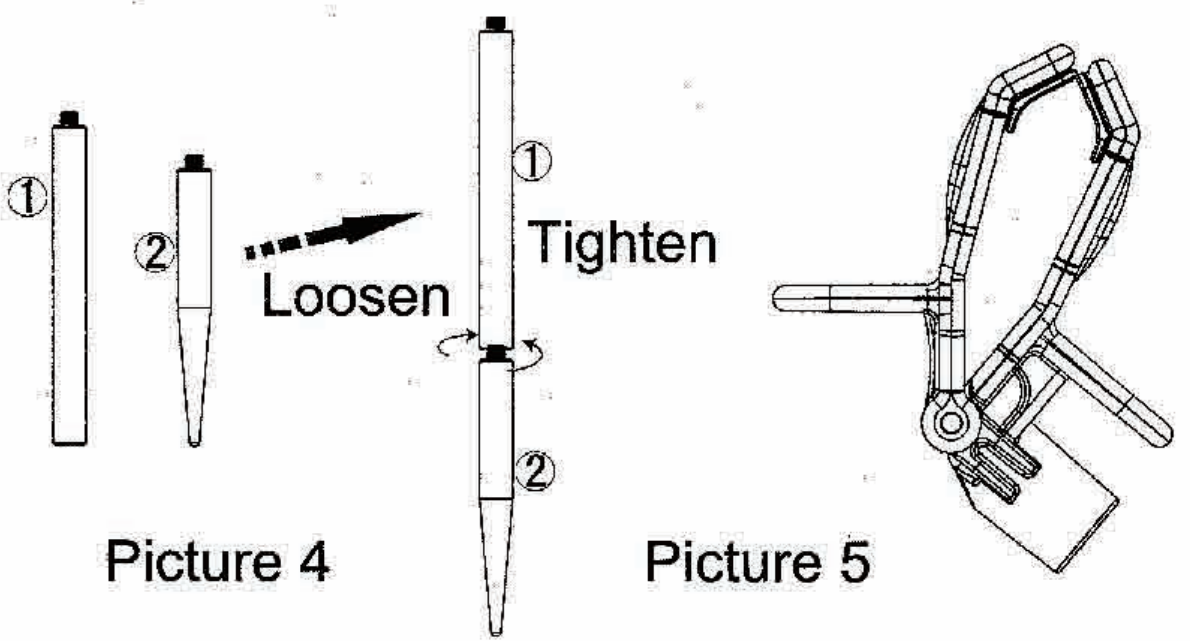

Parts Show

Picture 1 Holder

Picture 2 Powerful Sucker
Max Loading Rate:200g

Picture 3 Hand Wring Mount
Max Loading Rate:500g

Picture 4 King-size Lever
Picture 5 Spike
Mobile Holder
Max Loading Rate:200g

Picture 6 QM-17 Rotary Mount
Max Loading Rate:200g

Picture 7 FPH-41H Ball Head
Max Loading Rate:3kgs

N+1 Usages, N+1 Fun

Master Kit is short for tool kit. It's consisted of holder (picture 1), powerful sucker (picture 2), hand wring mount (picture 3), king-size lever/spike (picture 4), mobile holder (picture 5), rotary mount (picture 6) and FPH-41H (picture 7). It can be used dividually and combined. There is a screw shaft in the holder, allowing you to operate it in any circumstance. For example, fix it to smooth object (glass, interlayer) and dendroid object. Just rotate the screw shaft then the holder is fixed. It's good for creating and recording your home life and outdoor activities (yacht, bike, finishing and play basketball)

Use Cases →

Mount On Glass
Mobile whin 200 grams and mini camera

Mount On Branch or Table

Mount On Table

Combine with tripod,
for video and shooting

Mount On Car

Mount On Bike

On the beach and golf