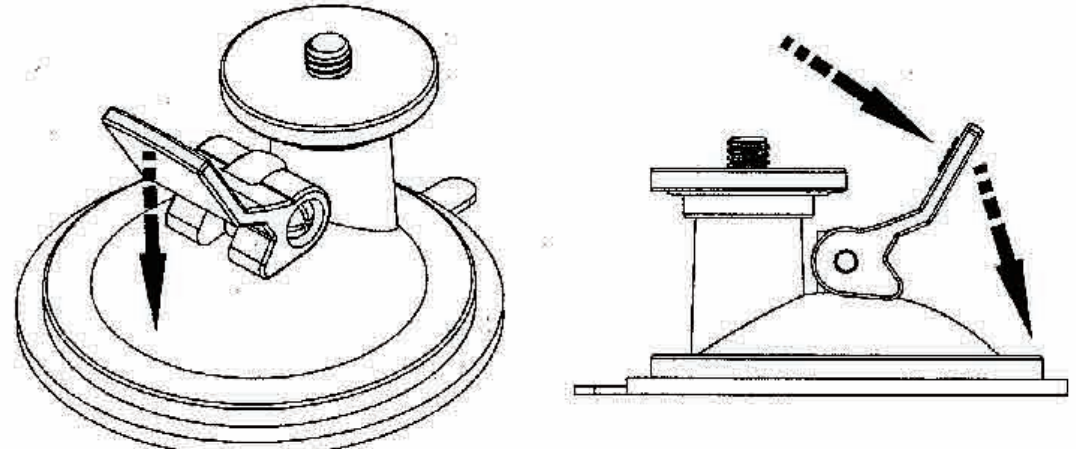

Parts Show

Picture 1 Holder

Picture 2 Powerful Sucker
Max Loading Rate:200g

Picture 3 Hand Wring Mount
Max Loading Rate:500g

Picture 4 King-size Lever
Picture 5 Spike
Mobile Holder
Max Loading Rate:200g

Picture 6 QM-17 Rotary Mount
Max Loading Rate:200g

Picture 7 FPH-41H Ball Head
Max Loading Rate:3kgs

N+1 Usages, N+1 Fun

Master Kit is short for tool kit. It's consisted of holder (picture 1), powerful sucker (picture 2), hand wring mount (picture 3), king-size lever/spike (picture 4), mobile holder (picture 5), rotary mount (picture 6) and FPH-41H (picture 7). It can be used dividually and combined. There is a screw shaft in the holder, allowing you to operate it in any circumstance. For example, fix it to smooth object (glass, interlayer) and dendroid object. Just rotate the screw shaft then the holder is fixed. It's good for creating and recording your home life and outdoor activities (yacht, bike, finishing and play basketball)

Use Cases →

Mount On Glass
Mobile whin 200 grams and mini camera

Mount On Branch or Table

Mount On Table

Combine with tripod,
for video and shooting

Mount On Car

Mount On Bike

On the beach and golf