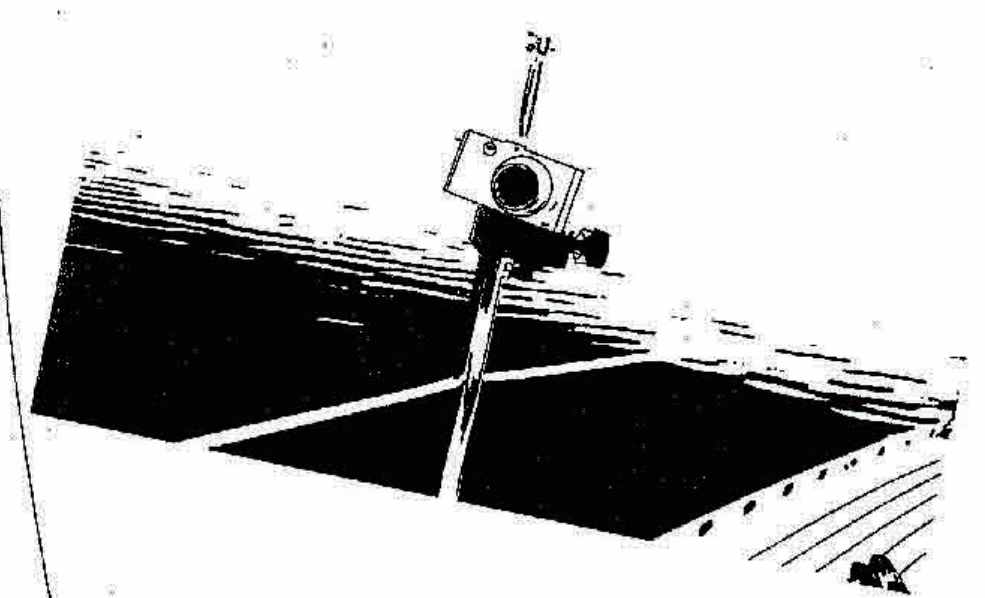

Picture 7 FPH-41H Ball Head
Max Loading Rate:3kgs

N+1 Usages, N+1 Fun

Master Kit is short for tool kit. It's consisted of holder (picture 1), powerful sucker (picture 2), hand wring mount (picture 3), king-size lever/spike (picture 4), mobile holder (picture 5), rotary mount (picture 6) and FPH-41H (picture 7). It can be used dividually and combined. There is a screw shaft in the holder, allowing you to operate it in any circumstance. For example, fix it to smooth object (glass, interlayer) and dendroid object. Just rotate the screw shaft then the holder is fixed. It's good for creating and recording your home life and outdoor activities (yacht, bike, finishing and play basketball)

Use Cases →

Mount On Glass
Mobile whin 200 grams and mini camera

Mount On Branch or Table

Mount On Table

Combine with tripod,
for video and shooting

Mount On Car

Mount On Bike

On the beach and golf