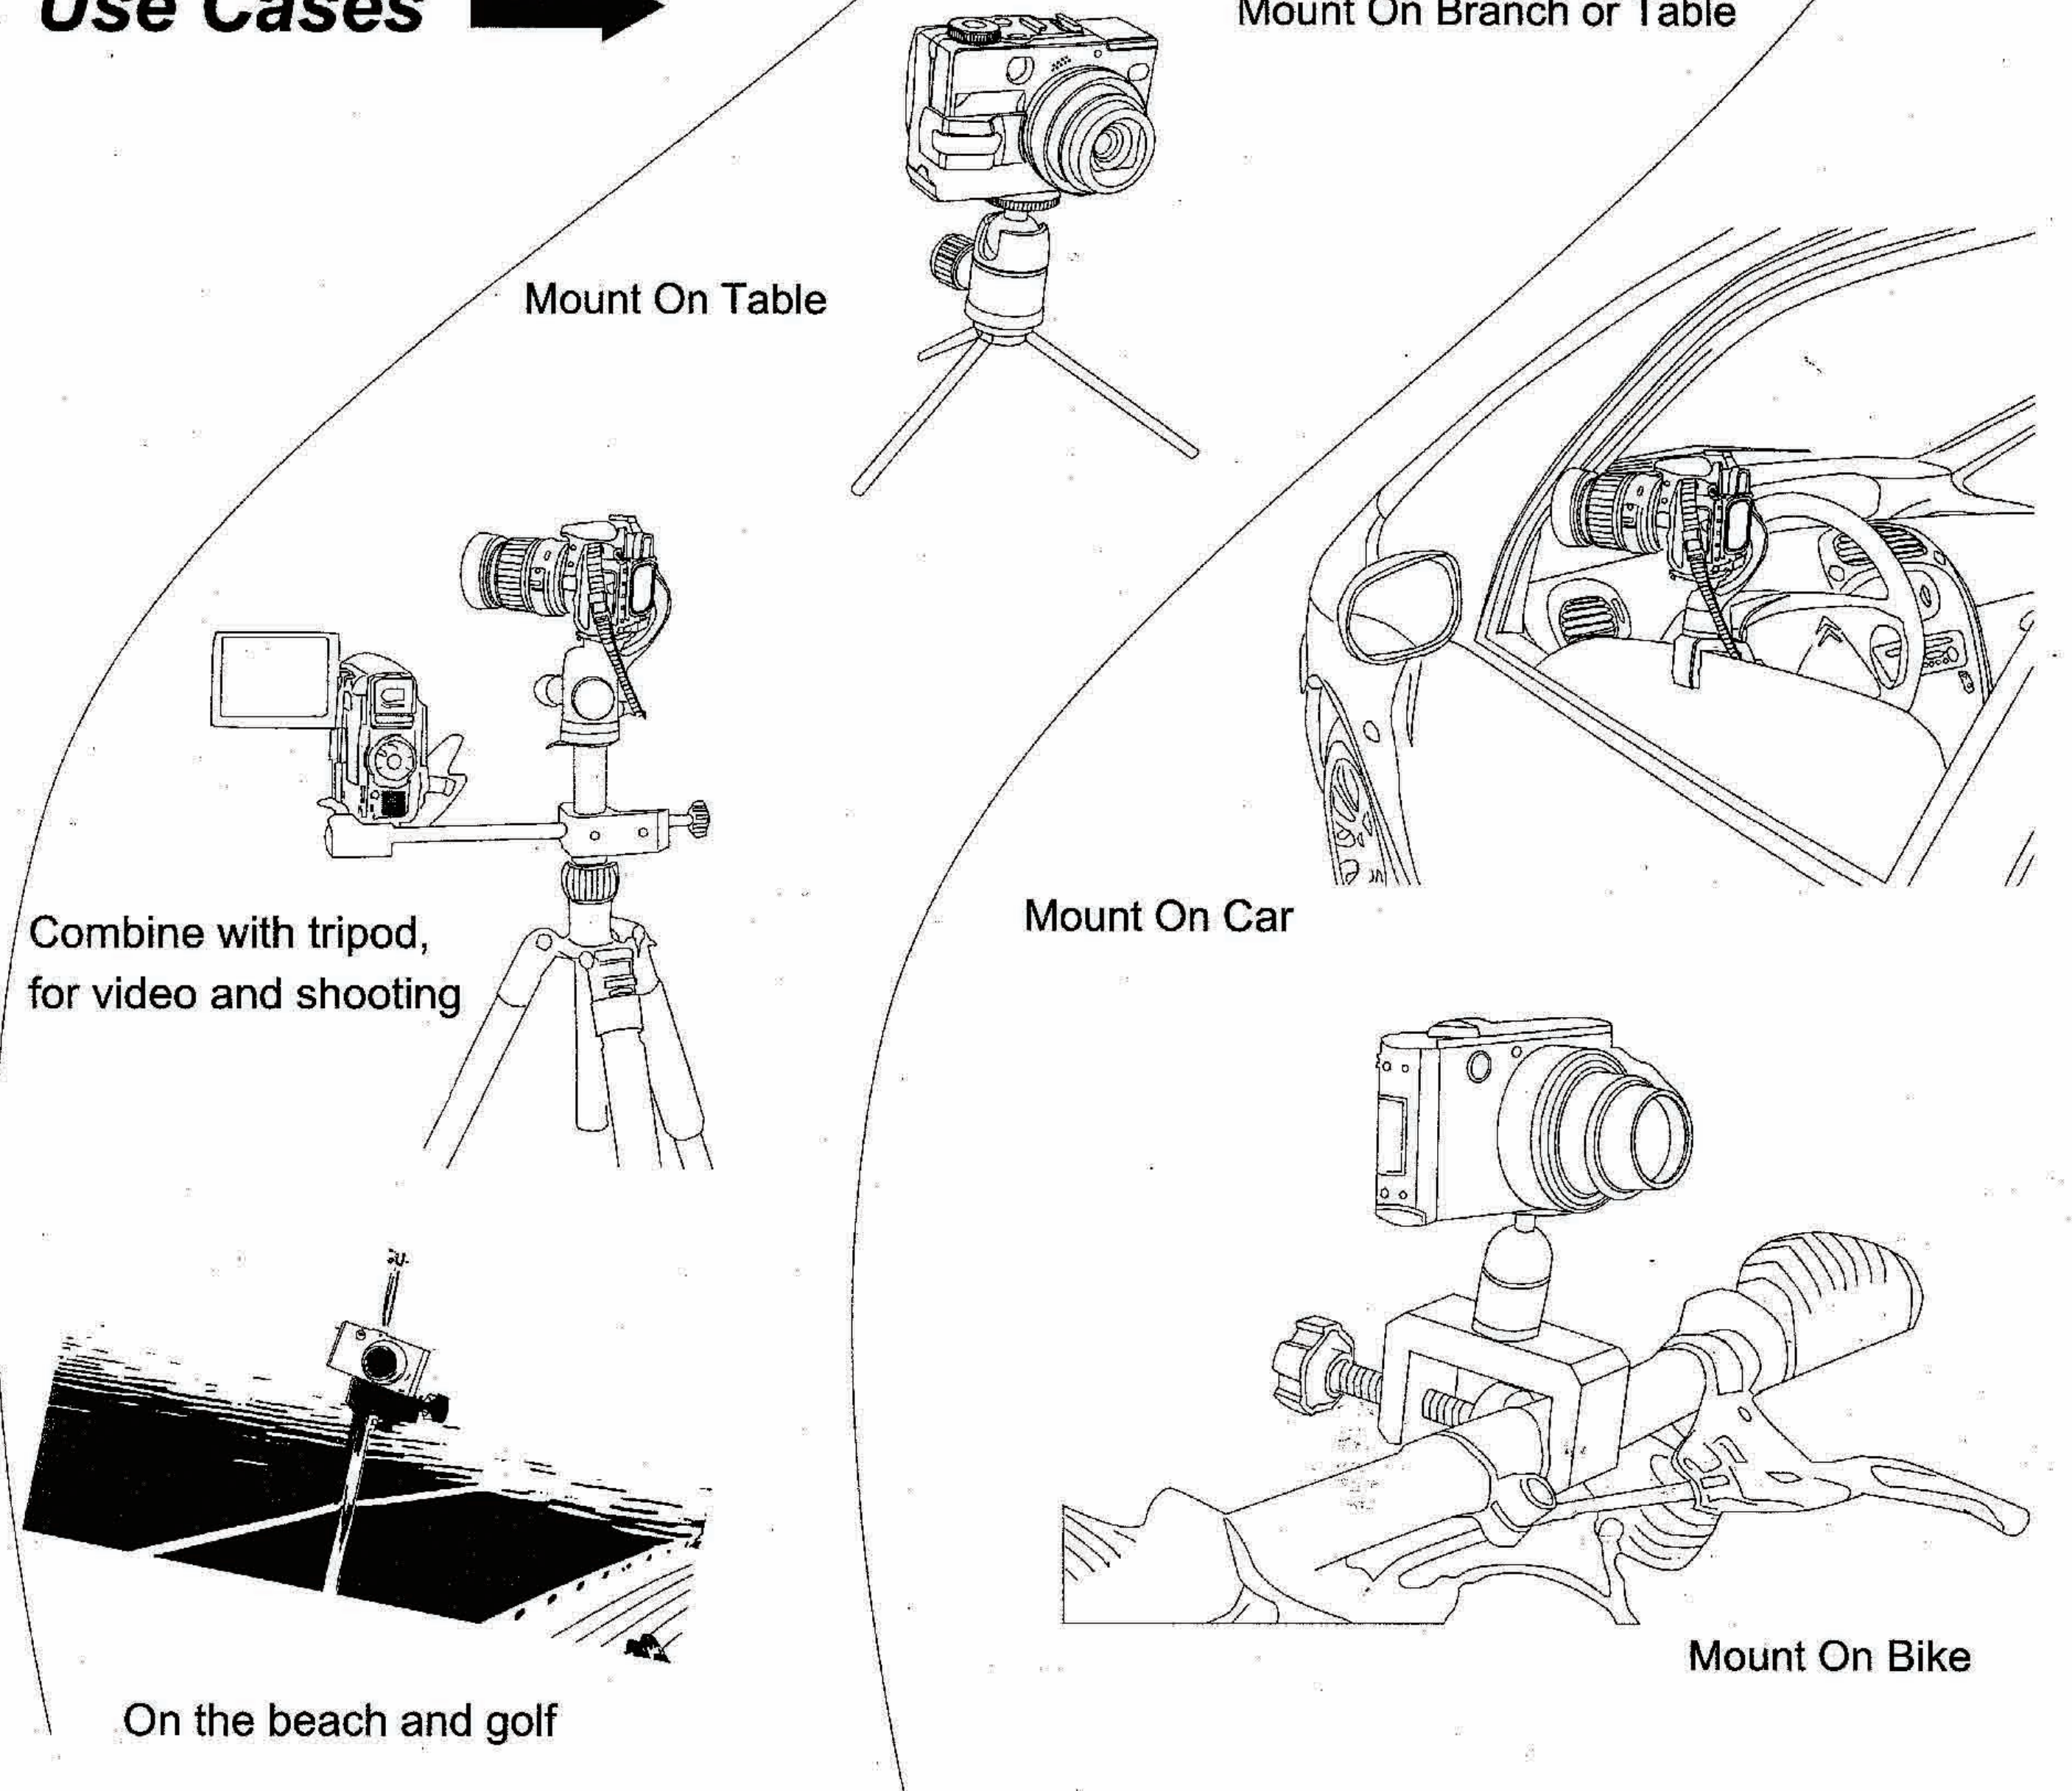

Parts Show

Picture 1 Holder

Picture 2 Powerful Sucker
Max Loading Rate:200g

Picture 3 Hand Wring Mount
Max Loading Rate:500g

Picture 4 King-size Lever
Picture 5 Spike
Mobile Holder
Max Loading Rate:200g

Picture 6 QM-17 Rotary Mount
Max Loading Rate:200g

Picture 7 FPH-41H Ball Head
Max Loading Rate:3kgs

N+1 Usages, N+1 Fun

Master Kit is short for tool kit. It's consisted of holder (picture 1), powerful sucker (picture 2), hand wring mount (picture 3), king-size lever/spike (picture 4), mobile holder (picture 5), rotary mount (picture 6) and FPH-41H (picture 7). It can be used dividually and combined. There is a screw shaft in the holder, allowing you to operate it in any circumstance. For example, fix it to smooth object (glass, interlayer) and dendroid object. Just rotate the screw shaft then the holder is fixed. It's good for creating and recording your home life and outdoor activities (yacht, bike, finishing and play basketball)

Use Cases →

Mount On Glass
Mobile whin 200 grams and mini camera

Mount On Branch or Table

Mount On Table

Combine with tripod,
for video and shooting

Mount On Car

Mount On Bike

On the beach and golf