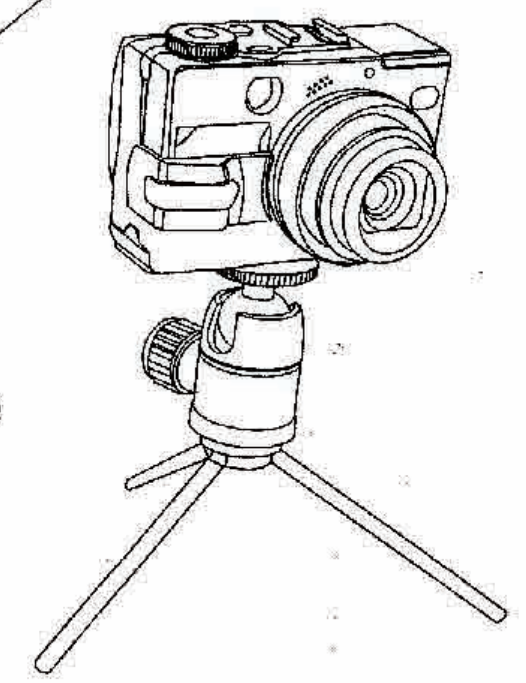

Parts Show

Picture 1 Holder

Picture 2 Powerful Sucker
Max Loading Rate:200g

Picture 3 Hand Wring Mount
Max Loading Rate:500g

Picture 4 King-size Lever
Picture 5 Spike
Mobile Holder
Max Loading Rate:200g

Picture 6 QM-17 Rotary Mount
Max Loading Rate:200g

Picture 7 FPH-41H Ball Head
Max Loading Rate:3kgs

N+1 Usages, N+1 Fun

Master Kit is short for tool kit. It's consisted of holder (picture 1), powerful sucker (picture 2), hand wring mount (picture 3), king-size lever/spike (picture 4), mobile holder (picture 5), rotary mount (picture 6) and FPH-41H (picture 7). It can be used dividually and combined. There is a screw shaft in the holder, allowing you to operate it in any circumstance. For example, fix it to smooth object (glass, interlayer) and dendroid object. Just rotate the screw shaft then the holder is fixed. It's good for creating and recording your home life and outdoor activities (yacht, bike, finishing and play basketball)

Use Cases →

Mount On Glass
Mobile whin 200 grams and mini camera

Mount On Branch or Table

Mount On Table

Combine with tripod,
for video and shooting

Mount On Car

Mount On Bike

On the beach and golf