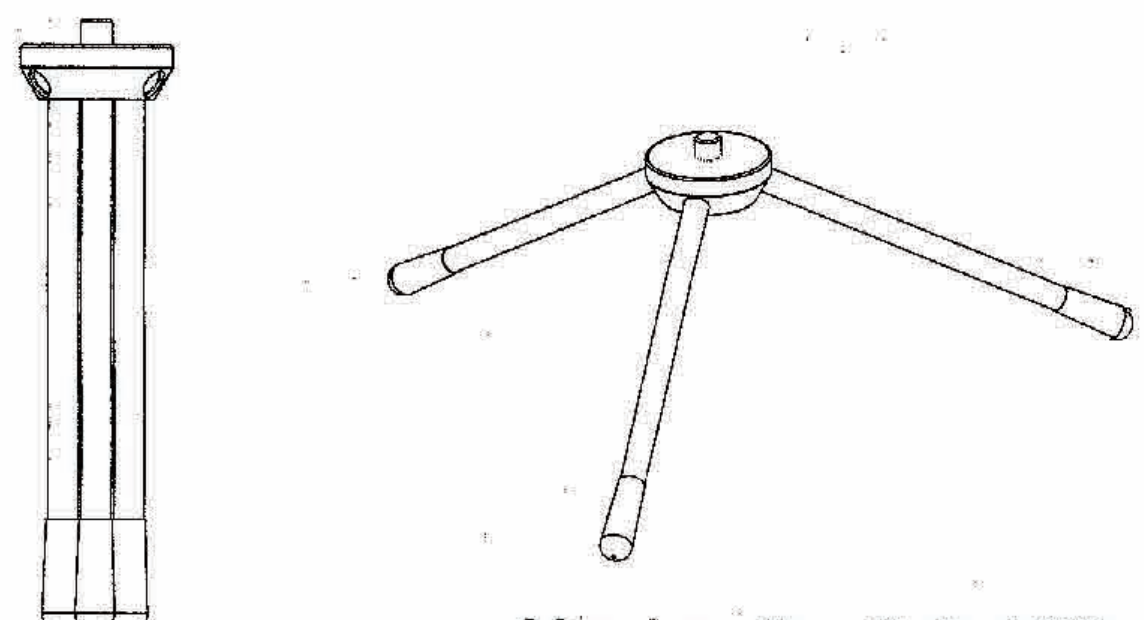

Parts Show

Picture 1 Holder

Picture 2 Powerful Sucker
Max Loading Rate:200g

Picture 3 Hand Wring Mount
Max Loading Rate:500g

Picture 4 King-size Lever
Picture 5 Spike
Mobile Holder
Max Loading Rate:200g

Picture 6 QM-17 Rotary Mount
Max Loading Rate:200g

Picture 7 FPH-41H Ball Head
Max Loading Rate:3kgs

N+1 Usages, N+1 Fun

Master Kit is short for tool kit. It's consisted of holder (picture 1), powerful sucker (picture 2), hand wring mount (picture 3), king-size lever/spike (picture 4), mobile holder (picture 5), rotary mount (picture 6) and FPH-41H (picture 7). It can be used dividually and combined. There is a screw shaft in the holder, allowing you to operate it in any circumstance. For example, fix it to smooth object (glass, interlayer) and dendroid object. Just rotate the screw shaft then the holder is fixed. It's good for creating and recording your home life and outdoor activities (yacht, bike, finishing and play basketball)

Use Cases →

Mount On Glass
Mobile whin 200 grams and mini camera

Mount On Branch or Table

Mount On Table

Combine with tripod,
for video and shooting

Mount On Car

Mount On Bike

On the beach and golf