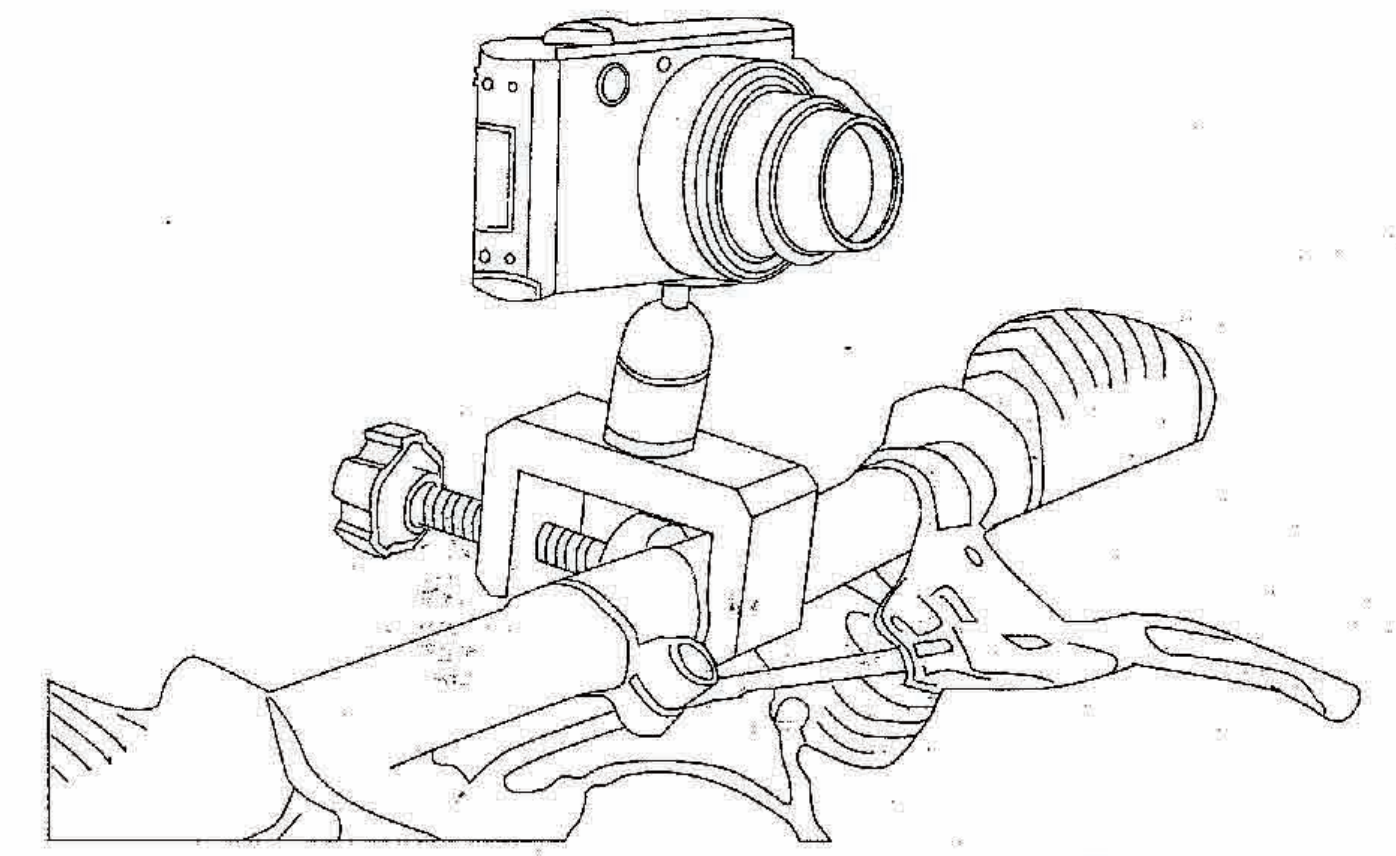

Mount On Bike