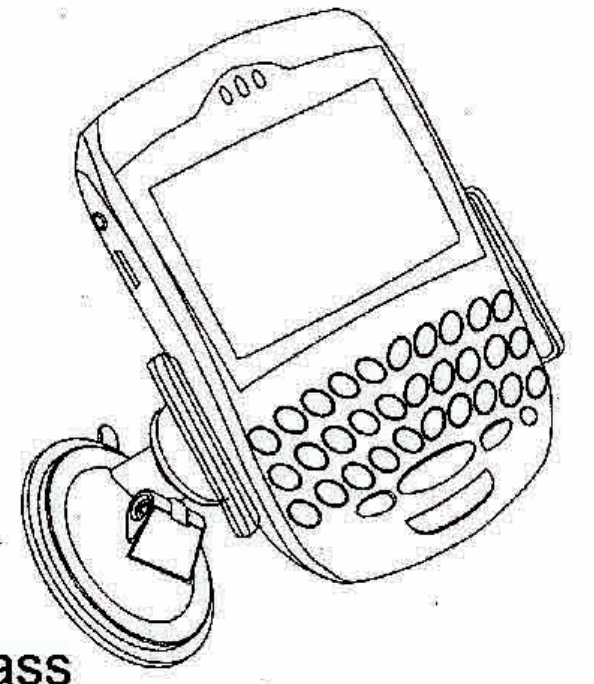

Parts Show

Picture 1 Holder

Picture 2 Powerful Sucker
Max Loading Rate:200g

Picture 3 Hand Wring Mount
Max Loading Rate:500g

Picture 4 King-size Lever
Picture 5 Spike
Mobile Holder
Max Loading Rate:200g

Picture 6 QM-17 Rotary Mount
Max Loading Rate:200g

Picture 7 FPH-41H Ball Head
Max Loading Rate:3kgs

N+1 Usages, N+1 Fun

Master Kit is short for tool kit. It's consisted of holder (picture 1), powerful sucker (picture 2), hand wring mount (picture 3), king-size lever/spike (picture 4), mobile holder (picture 5), rotary mount (picture 6) and FPH-41H (picture 7). It can be used dividually and combined. There is a screw shaft in the holder, allowing you to operate it in any circumstance. For example, fix it to smooth object (glass, interlayer) and dendroid object. Just rotate the screw shaft then the holder is fixed. It's good for creating and recording your home life and outdoor activities (yacht, bike, finishing and play basketball)

Use Cases →

Mount On Glass
Mobile whin 200 grams and mini camera

Mount On Branch or Table

Mount On Table

Combine with tripod,
for video and shooting

Mount On Car

Mount On Bike

On the beach and golf