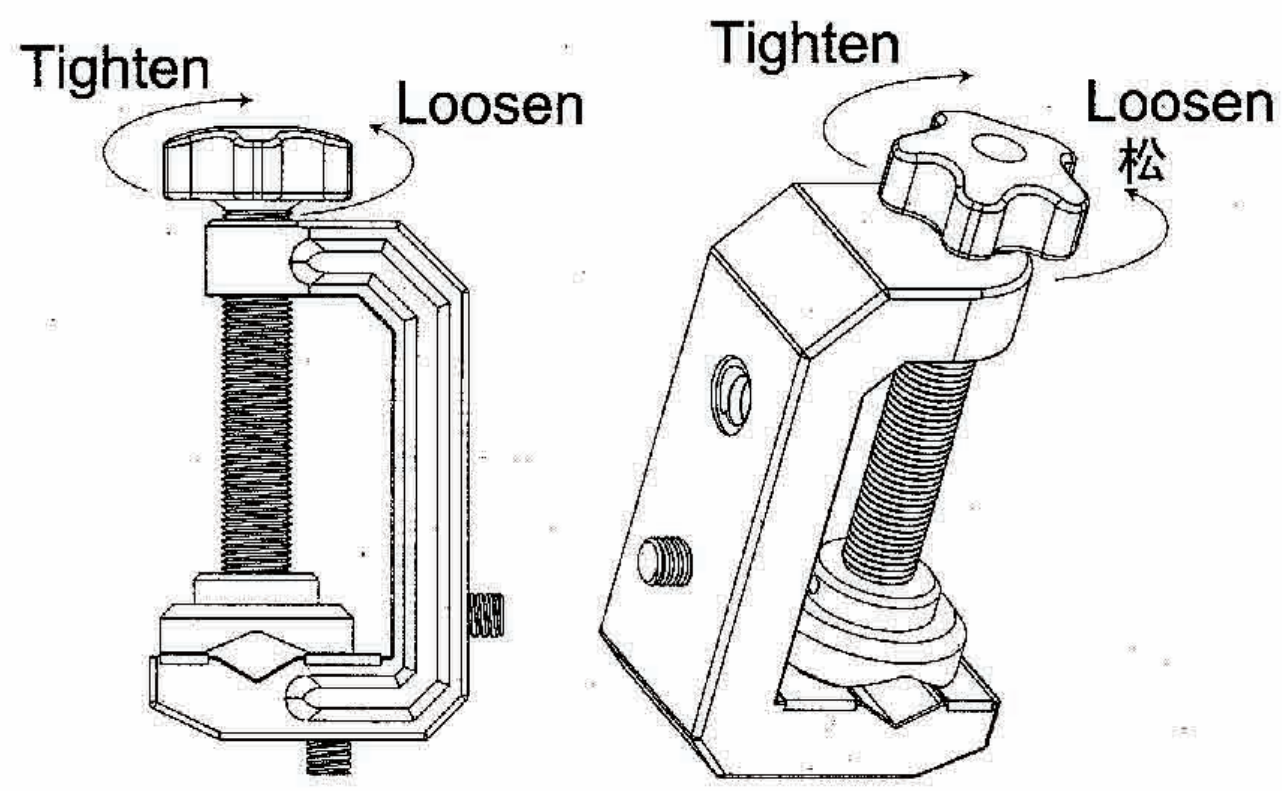

Parts Show

Picture 1 Holder

Picture 2 Powerful Sucker
Max Loading Rate:200g

Picture 3 Hand Wring Mount
Max Loading Rate:500g

Picture 4 King-size Lever
Picture 5 Spike
Mobile Holder
Max Loading Rate:200g

Picture 6 QM-17 Rotary Mount
Max Loading Rate:200g

Picture 7 FPH-41H Ball Head
Max Loading Rate:3kgs

N+1 Usages, N+1 Fun

Master Kit is short for tool kit. It's consisted of holder (picture 1), powerful sucker (picture 2), hand wring mount (picture 3), king-size lever/spike (picture 4), mobile holder (picture 5), rotary mount (picture 6) and FPH-41H (picture 7). It can be used dividually and combined. There is a screw shaft in the holder, allowing you to operate it in any circumstance. For example, fix it to smooth object (glass, interlayer) and dendroid object. Just rotate the screw shaft then the holder is fixed. It's good for creating and recording your home life and outdoor activities (yacht, bike, finishing and play basketball)