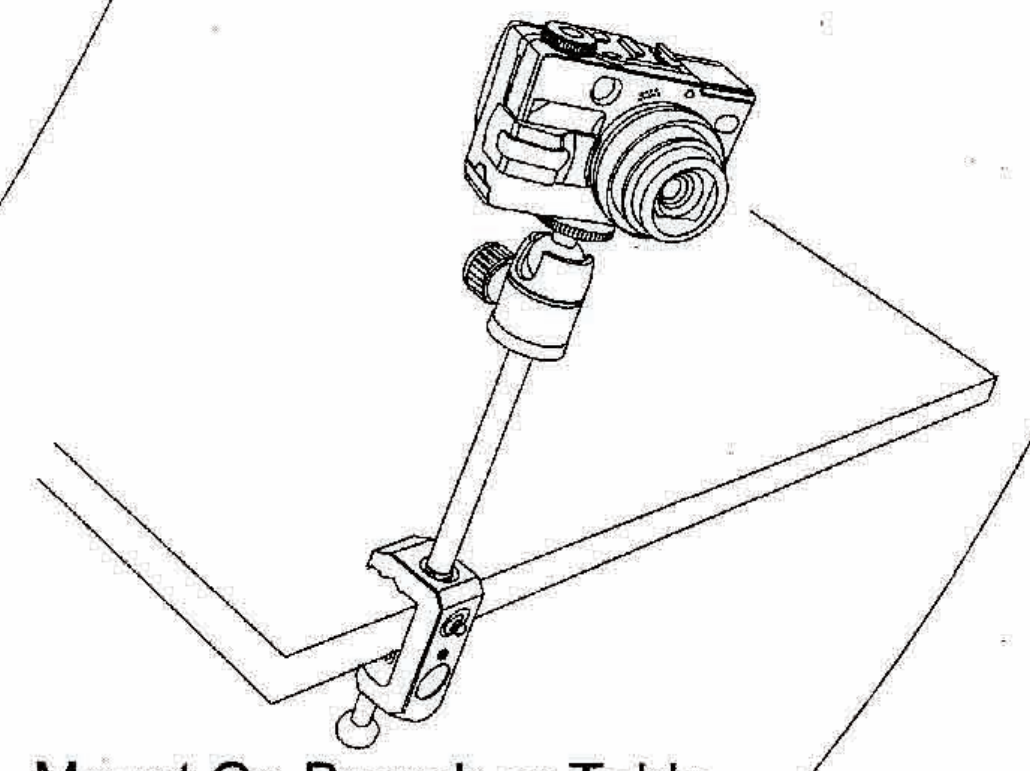

Parts Show

Picture 1 Holder

Picture 2 Powerful Sucker
Max Loading Rate:200g

Picture 3 Hand Wring Mount
Max Loading Rate:500g

Picture 4 King-size Lever
Picture 5 Spike
Mobile Holder
Max Loading Rate:200g

Picture 6 QM-17 Rotary Mount
Max Loading Rate:200g

Picture 7 FPH-41H Ball Head
Max Loading Rate:3kgs

N+1 Usages, N+1 Fun

Master Kit is short for tool kit. It's consisted of holder (picture 1), powerful sucker (picture 2), hand wring mount (picture 3), king-size lever/spike (picture 4), mobile holder (picture 5), rotary mount (picture 6) and FPH-41H (picture 7). It can be used dividually and combined. There is a screw shaft in the holder, allowing you to operate it in any circumstance. For example, fix it to smooth object (glass, interlayer) and dendroid object. Just rotate the screw shaft then the holder is fixed. It's good for creating and recording your home life and outdoor activities (yacht, bike, finishing and play basketball)

Use Cases →

Mount On Glass
Mobile whin 200 grams and mini camera

Mount On Branch or Table

Mount On Table

Combine with tripod,
for video and shooting

Mount On Car

Mount On Bike

On the beach and golf