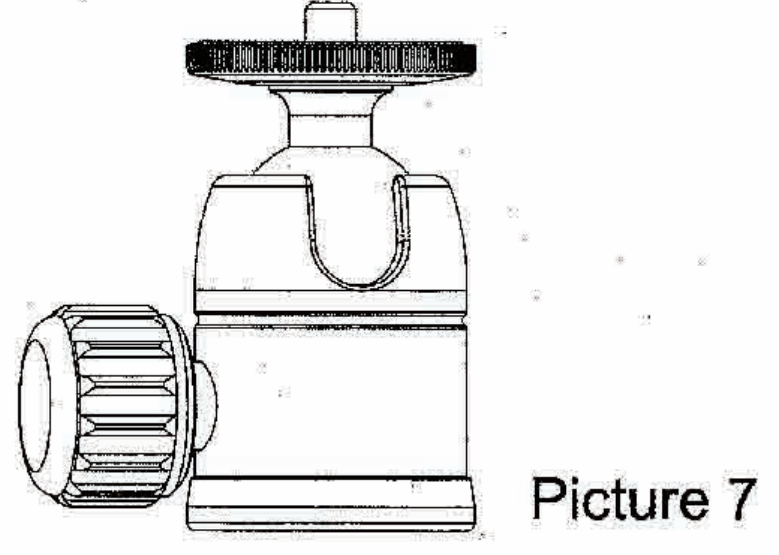

Parts Show

Picture 1 Holder

Picture 2 Powerful Sucker
Max Loading Rate:200g

Picture 3 Hand Wring Mount
Max Loading Rate:500g

Picture 4 King-size Lever
Picture 5 Spike
Mobile Holder
Max Loading Rate:200g

Picture 6 QM-17 Rotary Mount
Max Loading Rate:200g

Picture 7 FPH-41H Ball Head
Max Loading Rate:3kgs

N+1 Usages, N+1 Fun

Master Kit is short for tool kit. It's consisted of holder (picture 1), powerful sucker (picture 2), hand wring mount (picture 3), king-size lever/spike (picture 4), mobile holder (picture 5), rotary mount (picture 6) and FPH-41H (picture 7). It can be used dividually and combined. There is a screw shaft in the holder, allowing you to operate it in any circumstance. For example, fix it to smooth object (glass, interlayer) and dendroid object. Just rotate the screw shaft then the holder is fixed. It's good for creating and recording your home life and outdoor activities (yacht, bike, finishing and play basketball)